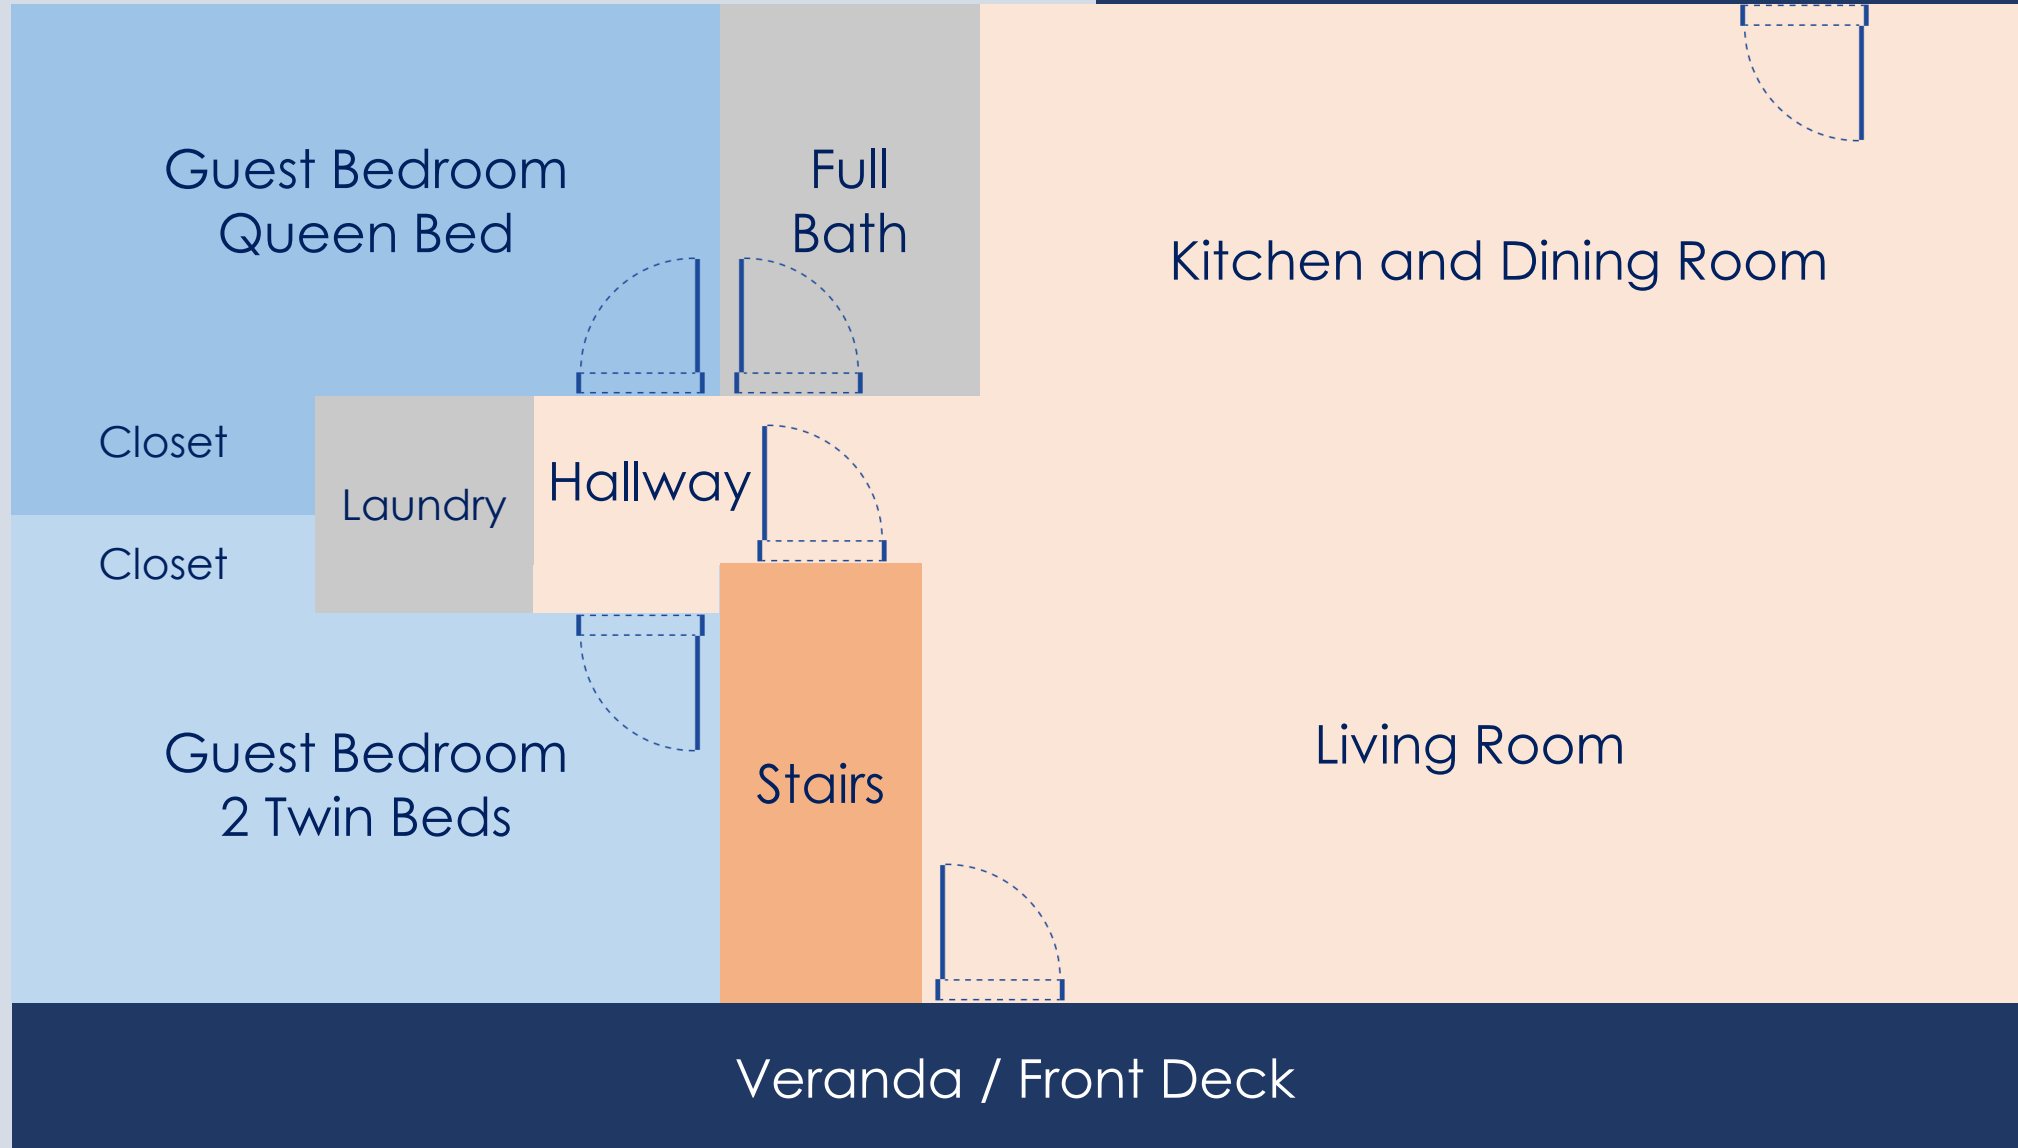

**SUMMIT LAKE LODGE**  
**AT MASTHOPE MOUNTAIN**

**Property Maps**

# Main Floor

Overlook Deck

# Second Floor

# Lower Level