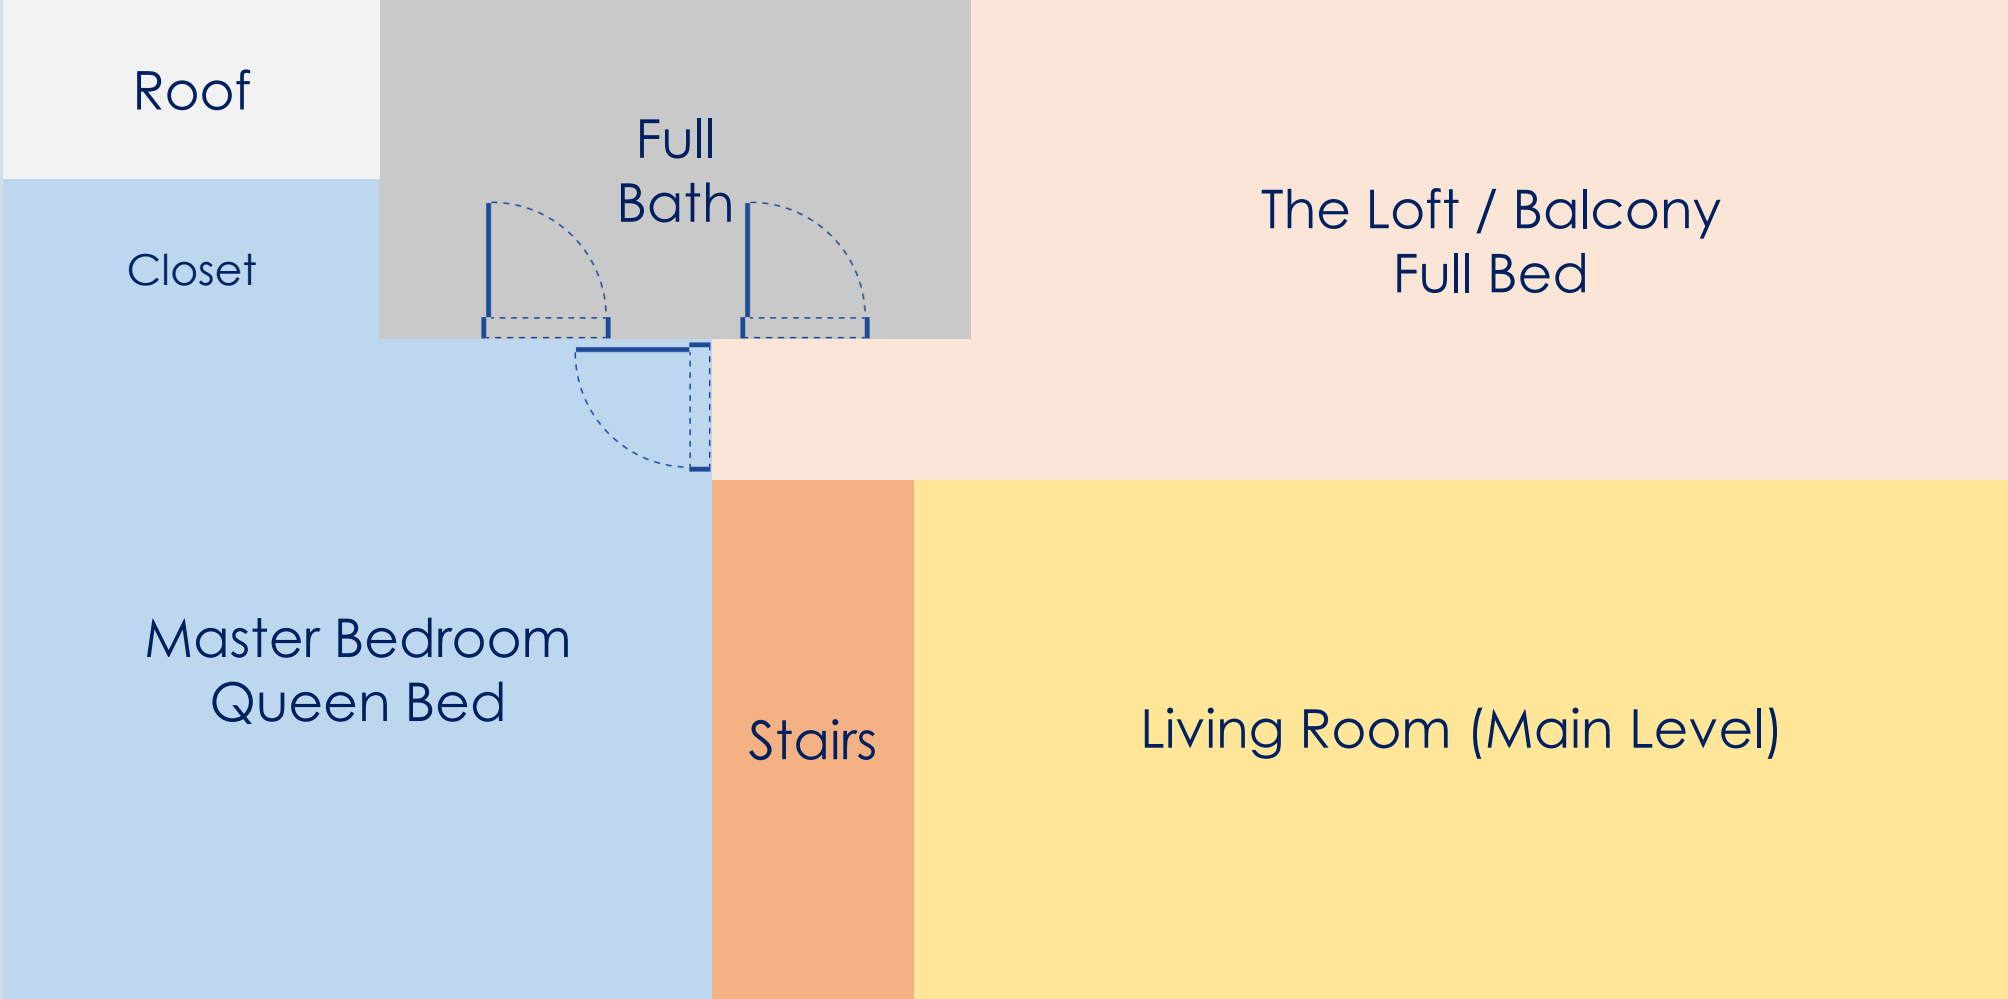

**SUMMIT LAKE LODGE**  
**AT MASTHOPE MOUNTAIN**

**Property Maps**

# Main Floor

Overlook Deck

# Second Floor

# Lower Level